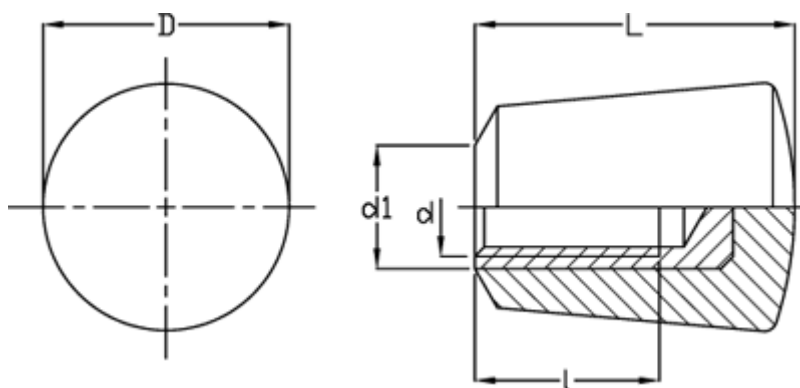

Data Sheet

Article number: 2304023801
Description: E+G Handle
I.307/20 B-M5

Measures

D	=	15
d1	=	7
d 6H	=	M5
l	=	12
L	=	20